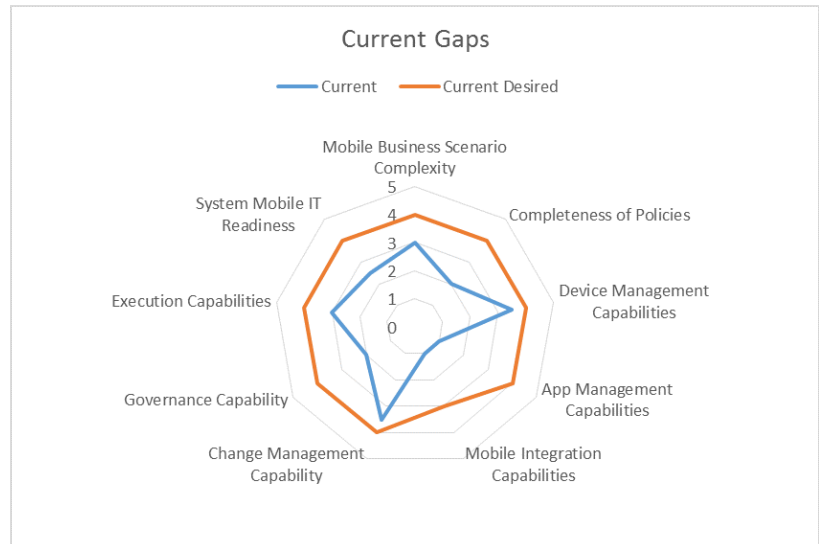

Get Started Today with Imaginet’s Enterprise Mobility Assessment

Our Enterprise Mobility Assessment & Roadmap benchmarks your mobility readiness before developing an enterprise strategy.

Part 1: Current & Future State Assessment

Our assessment evaluates your entire business from operations to workflow and readiness to support both short and long-term mobility goals. We capture your current and future state mobility plans throughout a series of 7 essential workshops.

Part 2: Gap Analysis, Recommendations, & Mobility Roadmap

In the second part of this engagement, Imaginet combines collected data to produce a gap analysis, recommendations, and a roadmap for your organizations Enterprise Mobility Strategy.

Your current gap will be represented in an easy-to-read graph showing the current state compared against desired state.

Get started today! Request your Enterprise Mobility Assessment and put your organization on the path to mobile readiness.