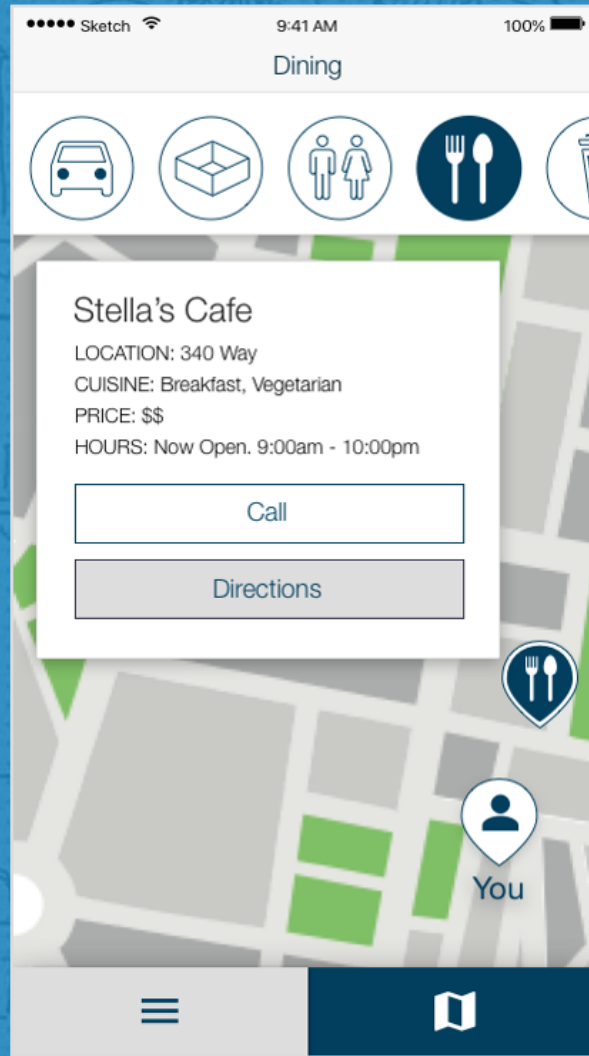

Mobile Application

Corporate Campus Mobile App for a Fortune 500 Company