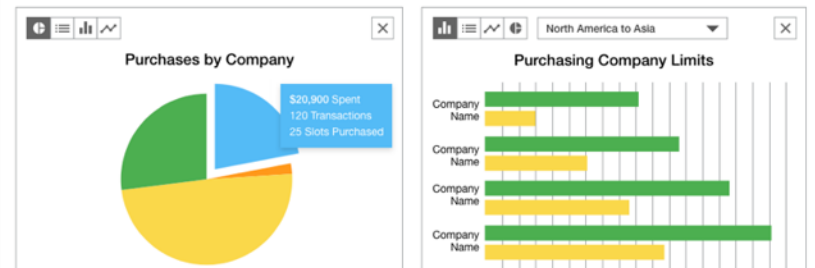

Web Application

External Application for Ocean Carrier Sales

PURCHASE SLOTS
Marketplace ▾
☰⁴
🔔¹
👤 ▾

BUY ▾

SEARCH

REVIEW

PURCHASE

Purchase Slots

Purchase History

Saved Searches

New Search

Sales Funnel

Posting Search

Name	Search Type	Trade Lane
Saved Search One	Sailing	North America to Asia
Search Name	Sailings in Week	North America to Asia
Search Name	Sailings in Week	North America to Asia
Search Name	Sailing	North America to Asia
Search Name	Sailing	North America to Asia
Search Name	Sailings in Week	North America to Asia
Search Name	Sailings in Week	North America to Asia
Search Name	Sailing	North America to Asia
Search Name	Sailings in Week	North America to Asia
Search Name	Sailing	North America to Asia
Search Name	Sailings in Week	North America to Asia
Search Name	Sailing	North America to Asia
Search Name	Sailings in Week	North America to Asia

SELL ▾

Buy ▾
Purchase Slots
Purchase History
Sell ▾
Reports & Analytics ▾
Settings ▾
Administration ▾

(AD SPACE)

Ad Space

Dashboard