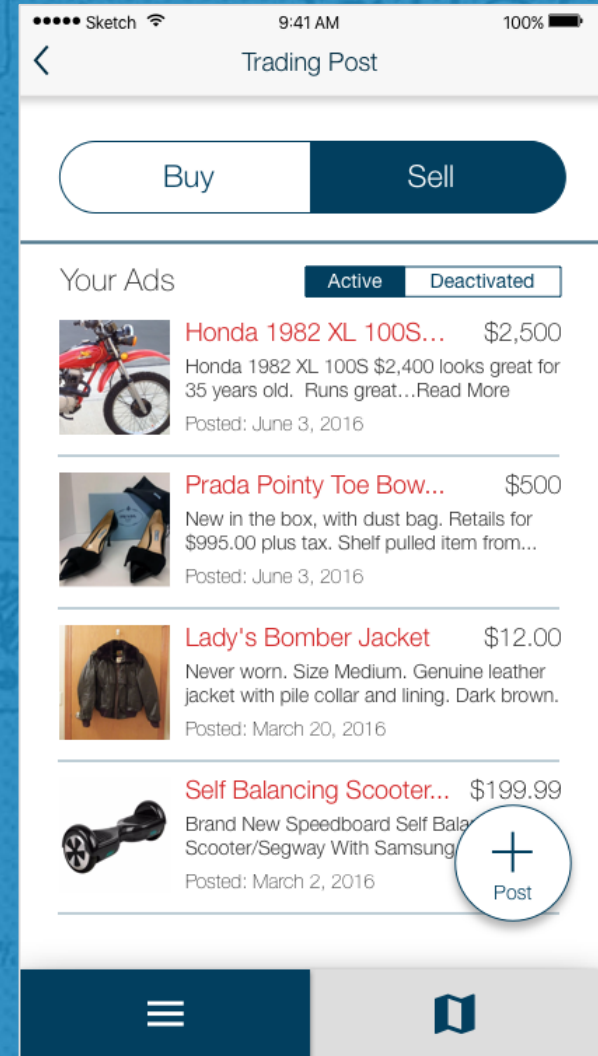

Mobile Application

Corporate Campus Mobile App for a Fortune 500 Company